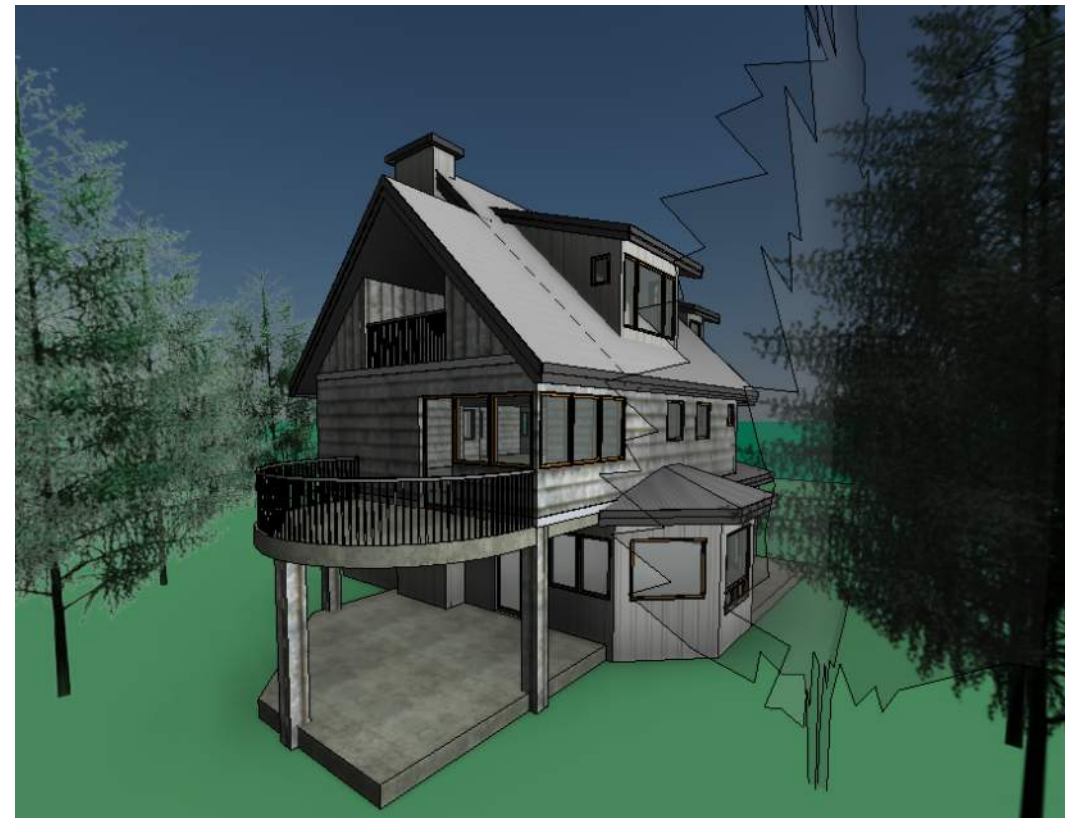

renderings

jessica petty