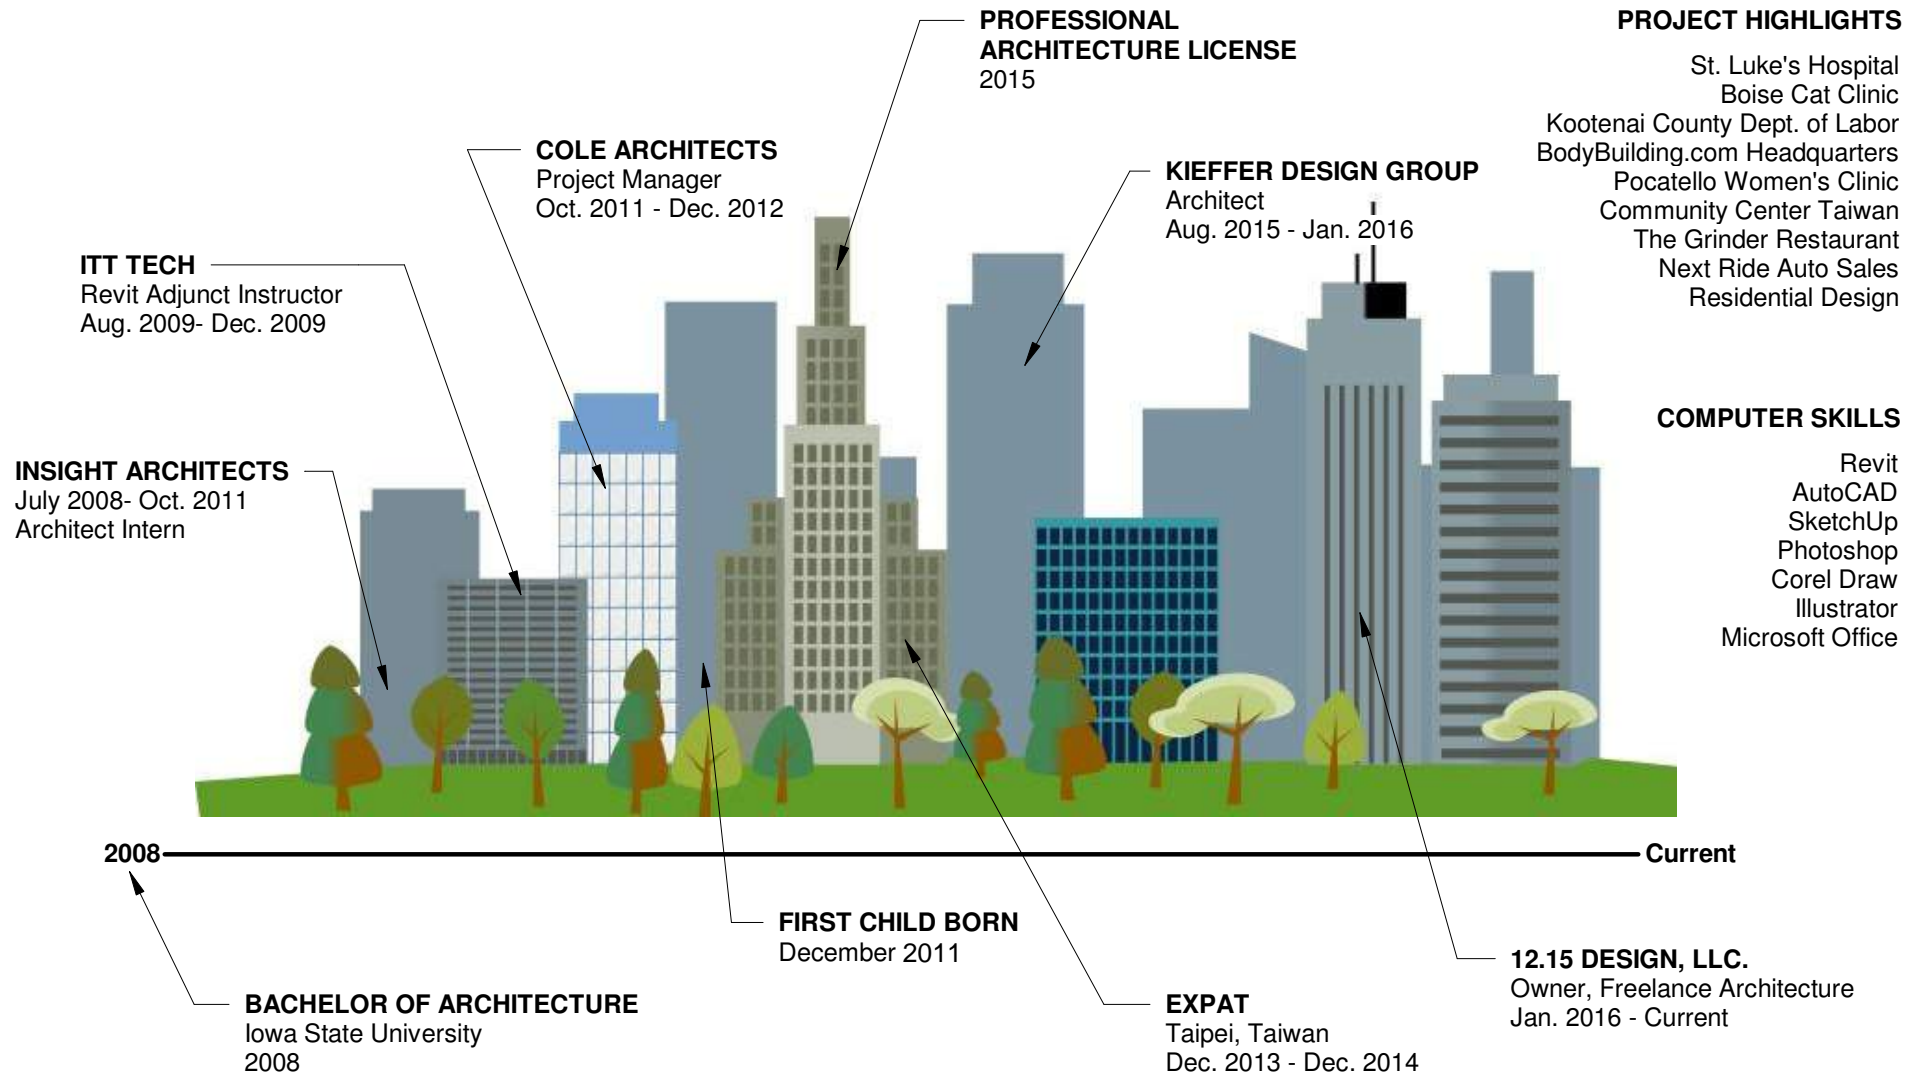

# Jessica Petty

Licensed Architect

6584 E. Playwright Drive  
Boise, Idaho 83716  
208.867.0294  
jessica.lynn.petty@gmail.com

I am a Licensed Architect with 14 years of experience working in architecture firms, Bachelor of Architecture Degree, and a strong background creating visual displays, renderings, space planning & BIM.

After my son was born I pursued getting my Architecture License with the desire to start my own firm & do freelance work from home.

Besides design, my other passions include enjoying the beautiful outdoors of Boise on my bike & running, weight lifting, cooking, and spending time with my family.